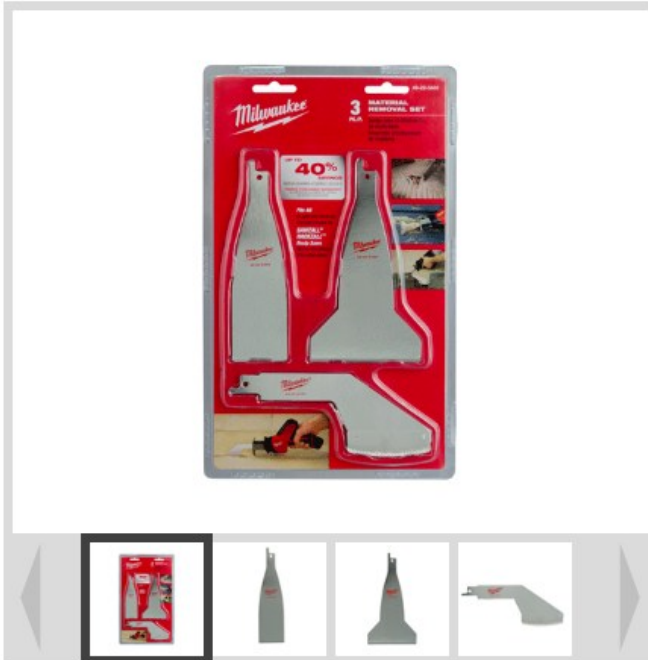

BUY NOW

Home > ... > Tools > Sawzall® Recip Saws > Sawzall® Blades > Material Removal Accessories > 3 Pc. Material Removal Set

3 Pc. Material Removal Set 49-22-5403

PRINT

818

2673

6713

Be the first to [Write a Review](#)

The Milwaukee® 3 Pc. Material Removal Set features 3 tools for a broad range of professional applications. Scraper blades for effortless and efficient surface prep and material removal applications with all Hackzall™ and Sawzall® Recip Saws. The 1.5" & 3" scraper blades offer a great solution for applications covering small and large surface areas. A coarse carbide grit Grout Removal Tool effectively removes all epoxy and cement-based grout types, 1/8" up to 3/4".