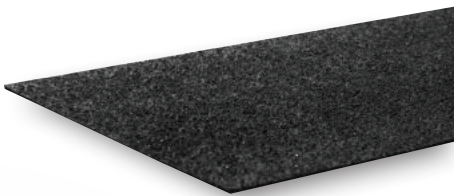

LAVAGRIP & XTREMEGRIP

ANTI-SLIP PROTECTION

• TRUSTED QUALITY SINCE 1921 •
RUST-OLEUM®

GripAll

Rust-Oleum GripAll provides you with various levels of anti-slip protection ranging from medium provided by **LavaGrip** to aggressive offered by **XtremeGrip**. This versatile anti-slip solution is composed of a polyurea substrate covered in a durable anti-slip aggregate attached via a strong self-adhesive back. These stair treads are easily cut to custom sizes and can be screwed down for additional security. Ideally suited for interior and exterior applications! Also available in versatile ladder rung covers.

LavaGrip®

- ✓ Superior traction control
- ✓ Textured surface for ensures sure footing- yet still gentle enough for barefoot traffic

XtremeGrip®

- ✓ Aggressive traction control
- ✓ Embedded steel studs create an heavy-duty durable surface to protect against slips
- ✓ Patented stud design defeats debris that may compromise traction. Mud, wet leaves, grass clipping, oil, snow and ice are no match

LavaRungs®

- ✓ Creates traction control on ladder rungs
- ✓ Designed for round ladder rungs and scaffolding rungs
- ✓ Pliable to form to any 3/4" to 2 1/2" rung

LAVAGRIP & XTREMEGRIP ANTI-SLIP PROTECTION