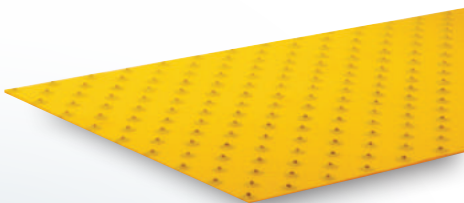

LAVAGRIP & XTREMEGRIP

ANTI-SLIP PROTECTION

• TRUSTED QUALITY SINCE 1921 •
RUST-OLEUM®

GripAll

Rust-Oleum GripAll provides you with various levels of anti-slip protection ranging from medium provided by **LavaGrip** to aggressive offered by **XtremeGrip**. This versatile anti-slip solution is composed of a polyurea substrate covered in a durable anti-slip aggregate attached via a strong self-adhesive back. These stair treads are easily cut to custom sizes and can be screwed down for additional security. Ideally suited for interior and exterior applications! Also available in versatile ladder rung covers.

LavaGrip®

- ✓ Superior traction control
- ✓ Textured surface for ensures sure footing- yet still gentle enough for barefoot traffic

XtremeGrip®

- ✓ Aggressive traction control
- ✓ Embedded steel studs create an heavy-duty durable surface to protect against slips
- ✓ Patented stud design defeats debris that may compromise traction. Mud, wet leaves, grass clipping, oil, snow and ice are no match

LavaRungs®

- ✓ Creates traction control on ladder rungs
- ✓ Designed for round ladder rungs and scaffolding rungs
- ✓ Pliable to form to any 3/4" to 2 1/2" rung

LAVAGRIP & XTREMEGRIP ANTI-SLIP PROTECTION

LavaGrip

10 Packs

| Dimension | Color | Part Number |
|-----------|--------|-------------|
| 2" x 24" | Black | 10STLBK02 |
| 5" x 24" | Black | 10STLBK05 |
| 2" x 24" | Yellow | 10STLYL02 |
| 5" x 24" | Yellow | 10STLYL05 |