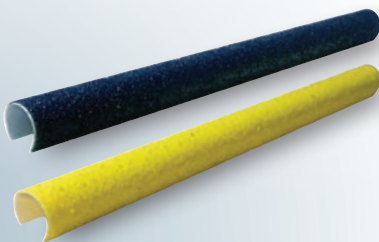

LAVAGRIP & XTREMEGRIP

ANTI-SLIP PROTECTION

• TRUSTED QUALITY SINCE 1921 •
RUST-OLEUM®

GripAll

Rust-Oleum GripAll provides you with various levels of anti-slip protection ranging from medium provided by **LavaGrip** to aggressive offered by **XtremeGrip**. This versatile anti-slip solution is composed of a polyurea substrate covered in a durable anti-slip aggregate attached via a strong self-adhesive back. These stair treads are easily cut to custom sizes and can be screwed down for additional security. Ideally suited for interior and exterior applications! Also available in versatile ladder rung covers.

LavaGrip®

- ✓ Superior traction control
- ✓ Textured surface for ensures sure footing- yet still gentle enough for barefoot traffic

XtremeGrip®

- ✓ Aggressive traction control
- ✓ Embedded steel studs create an heavy-duty durable surface to protect against slips
- ✓ Patented stud design defeats debris that may compromise traction. Mud, wet leaves, grass clipping, oil, snow and ice are no match

LavaRungs®

- ✓ Creates traction control on ladder rungs
- ✓ Designed for round ladder rungs and scaffolding rungs
- ✓ Pliable to form to any 3/4" to 2 1/2" rung

LAVAGRIP & XTREMEGRIP ANTI-SLIP PROTECTION

LavaGrip

10 Packs

| Dimension | Color | Part Number |
|-----------|--------|-------------|
| 2" x 24" | Black | 10STLBK02 |
| 5" x 24" | Black | 10STLBK05 |
| 2" x 24" | Yellow | 10STLYL02 |
| 5" x 24" | Yellow | 10STLYL05 |