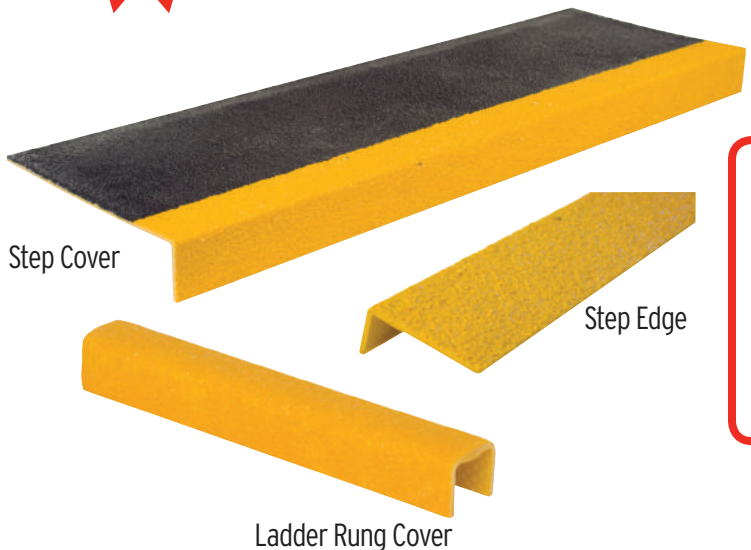

FEATURES & BENEFITS

- ✓ Virtually indestructible; withstands vehicle and forklift traffic
- ✓ Corrosion and chemical resistant
- ✓ Excellent slip-resistance, even when wet
- ✓ Great for stairs with heavy traffic
- ✓ Easy glue and screw installation

Average Slip & Fall Cost: **$23k**